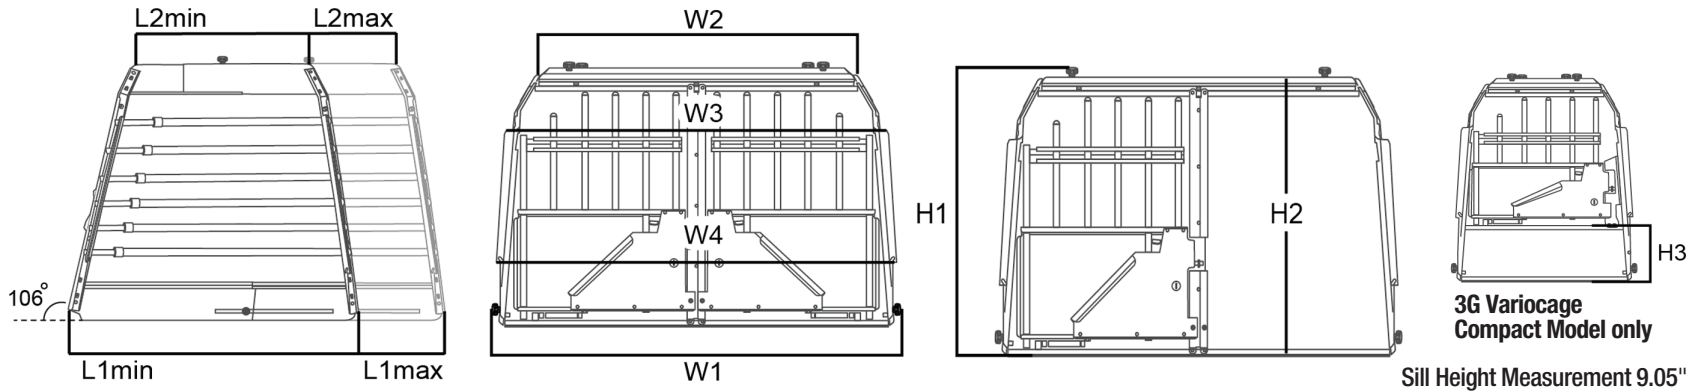

# MIM Variocage Dimensions

	L1: Telescoping Length Floor - (min-max)	L2: Telescoping Length Roof Top - (min-max)	W1: Width Floor- (With Bolt)	W2: Width Roof Top	W3: Width Upper Wing	W4: Width Lower Wing	H1: Height Exterior - (With Bolt)	H2: Height Interior	Interior Length - (min-max)	Interior Width	Weight
<b>VARIOCAGE DOUBLE</b>											
00377 - Double (S)	28.74" - 38.97"	17.52" - 27.56"	36.61"	30.31"	34.84"	36.22"	23.22"	22.44"	26.38" - 36.61"	34.64"	75.00 lbs
00383 - Double (M)	29.92" - 40.55"	16.93" - 27.56"	36.61"	29.92"	34.45"	36.22"	25.59"	24.80"	27.56" - 38.19"	34.64"	75.00 lbs
00361 - Double (L)	29.92" - 40.55"	16.93" - 27.56"	38.97"	32.28"	36.81"	38.58"	25.59"	24.80"	27.56" - 38.19"	37.01"	79.40 lbs
00364 - Double (XL)	31.89" - 40.55"	16.93" - 26.18"	38.97"	31.89"	36.22"	38.58"	28.14"	27.36"	29.53" - 38.19"	37.01"	79.40 lbs
00365 - Double (XXL)	31.89" - 40.55"	16.93" - 26.18"	41.73"	35.04"	39.37"	41.73"	28.14"	27.36"	29.53" - 38.19"	39.76"	82.70 lbs
00369 - Double (MAX)	36.22" - 45.66"	19.88" - 28.94"	41.73"	34.45"	38.98"	41.73"	33.26"	32.48"	33.86" - 43.31"	39.76"	110.30 lbs
<b>VARIOCAGE SINGLE</b>											
00376 - Single (XS)	28.74" - 38.97"	16.73" - 27.36"	21.85"	14.96"	20.08"	21.46"	23.22"	22.44"	26.38" - 36.61"	19.88"	37.50 lbs
00363 - Single (L)	29.92" - 40.55"	16.93" - 27.56"	21.85"	15.35"	19.68"	21.46"	25.59"	24.80"	27.56" - 38.19"	19.88"	46.30 lbs
00380 - Single (XL)	31.89" - 40.55"	16.54" - 26.38"	27.55"	20.87"	25.59"	27.75"	28.14"	27.36"	29.53" - 38.19"	25.59"	59.60 lbs
00381 - Single (MAX)	36.22" - 45.66"	19.88" - 28.94"	27.55"	20.08"	24.41"	27.36"	33.26"	32.48"	33.86" - 43.31"	25.59"	67.20 lbs
<b>VARIOCAGE MINIMAX</b>											
00390 - MiniMax (L)	22.44" - 30.31"	14.17" - 21.65"	17.71"	12.40"	16.73"	17.52"	17.91"	17.12"	20.08" - 27.95"	16.14"	22.05 lbs
00366 - MiniMax (XL)	22.44" - 30.31"	14.17" - 21.65"	21.85"	16.73"	21.06"	21.85"	17.91"	17.12"	20.08" - 27.95"	20.28"	26.45 lbs
<b>VARIOCAGE COMPACT</b>											
00367 - Compact (L)	23.62" - 32.28"	13.58" - 22.05"	21.85"	13.38"	20.87"	21.65"	25.59"	24.80"	21.26" - 29.92"	19.88"	24.25 lbs
00368 - Compact (XL)	23.62" - 32.28"	13.58" - 22.05"	27.55"	19.29"	25.59"	27.95"	25.59"	24.80"	21.26" - 29.92"	25.59"	28.66 lbs