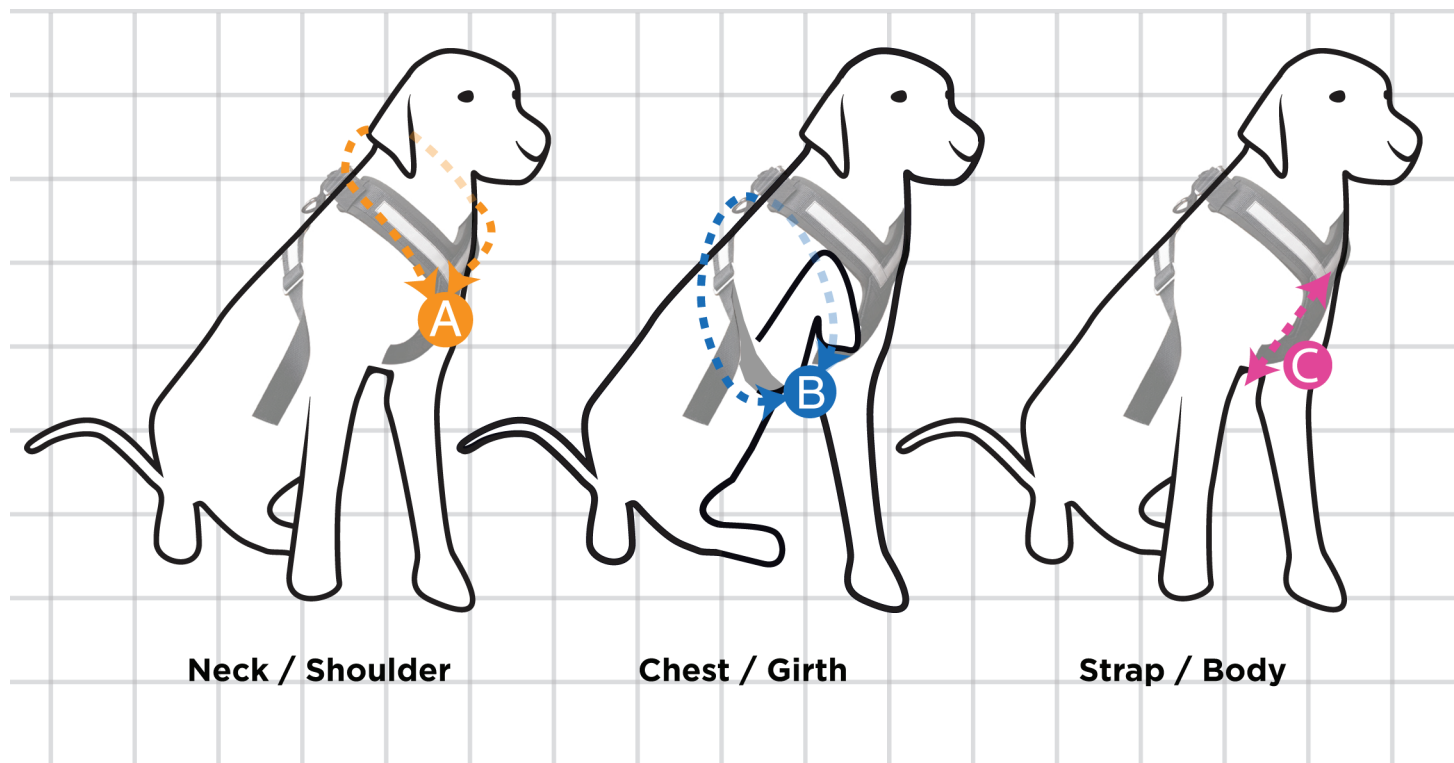

All Safe Harness

Size Guide

Please note that all measurements are approximate. Final fit and comfort is individual to each dog.

Size	A	B	C	Dog Weight	Dog Breed
Small	16.0 - 24.0	11.0 - 32.0	6.4	Up to 33 lbs	Beagle Cocker Spaniel Corgi
Medium	24.0 - 29.6	20.0 - 40.0	6.8	34 - 66 lbs	Border Collie Australian Shepherd
Large	25.6 - 40.0	20.0 - 40.0	9.2	67 - 110 lbs	Doberman Pinscher German Shepherd Rottweiler Labrador
X-Large	30.4 - 40.0	20.0 - 42.8	12.0	110 lbs & above	Great Dane Newfoundland

SIZES & MEASUREMENTS - INCHES