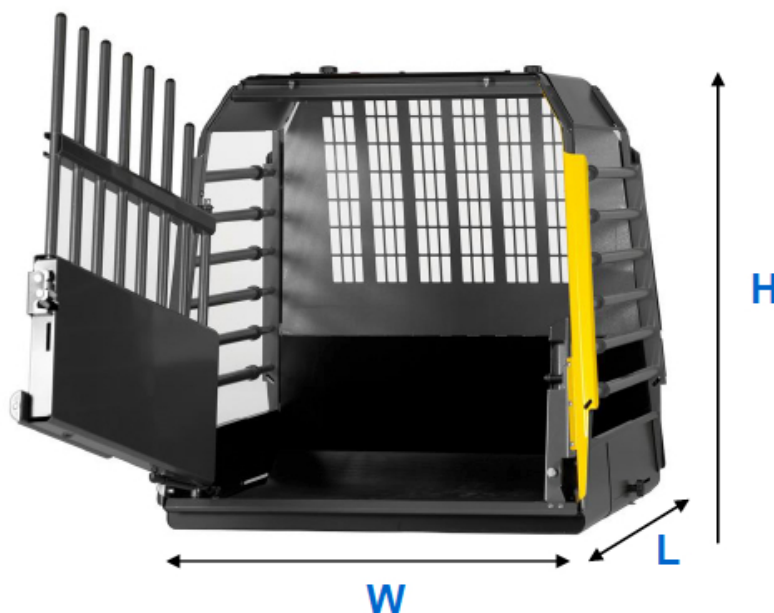

New Product Announcement

The new Variocage 00379 Single L + offers the same width and depth as our 00380 Variocage Single XL but features a slightly lower height to accommodate vehicles such as a Volvo V90, Mercedes E Class Wagon or similar vehicles that are limited by the height of cargo door frame.

The new Variocage 00379 Single L + is 27.10" in height compared to the 00380 Variocage Single XL which is 28.14" in height. The full dimensions of the new Variocage 00379 Single L + are as follows:

Adjustable Length 31.89" - 40.55"

Fixed Width 27.55"

Fixed Height 27.10"

VARIOCAGE ORIGINAL SL+

SAFE BY CHOICE

- **Crash tested system SPCT**
- **Deformation zone for a safer drive**
- **Evacuation exit**
- **Splinter-proof**
- **Fasteners to secure the cage in the luggage compartment**
- **Adjustable length**
- **Two step security latch**
- **Door control gas lift**
- **Included rubber mat**
- **Corrosion treated surfaces**
- **H 690 mm, W 700 mm, L 810-1030 mm**
- **Water bowl, leash hook and more are available as accessories**
- **Installed without making damage to the car**
- **Design and production in Sweden**