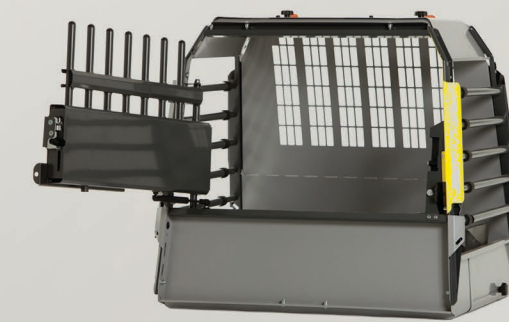

SAFE TRANSPORT SYSTEM  
**VarioCage**

MINIMAX

COMPACT

SINGLE

DOUBLE

- Crash Tested
- Steel Construction
- Adjustable Fit
- Crumple Zone
- Escape Hatch
- Locking Doors

Travel Safe with the only Crash Tested Dog Cage in the World.