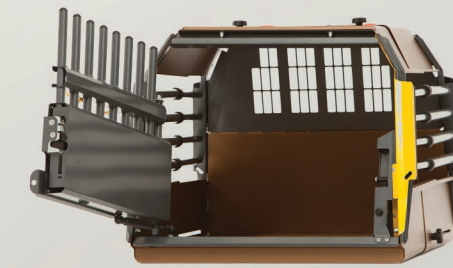

SAFE TRANSPORT SYSTEM  
**VarioCage**

MINIMAX

COMPACT

SINGLE

DOUBLE

- Crash Tested
- Steel Construction
- Adjustable Fit
- Crumple Zone
- Escape Hatch
- Locking Doors

Travel Safe with the only Crash Tested Dog Cage in the World.