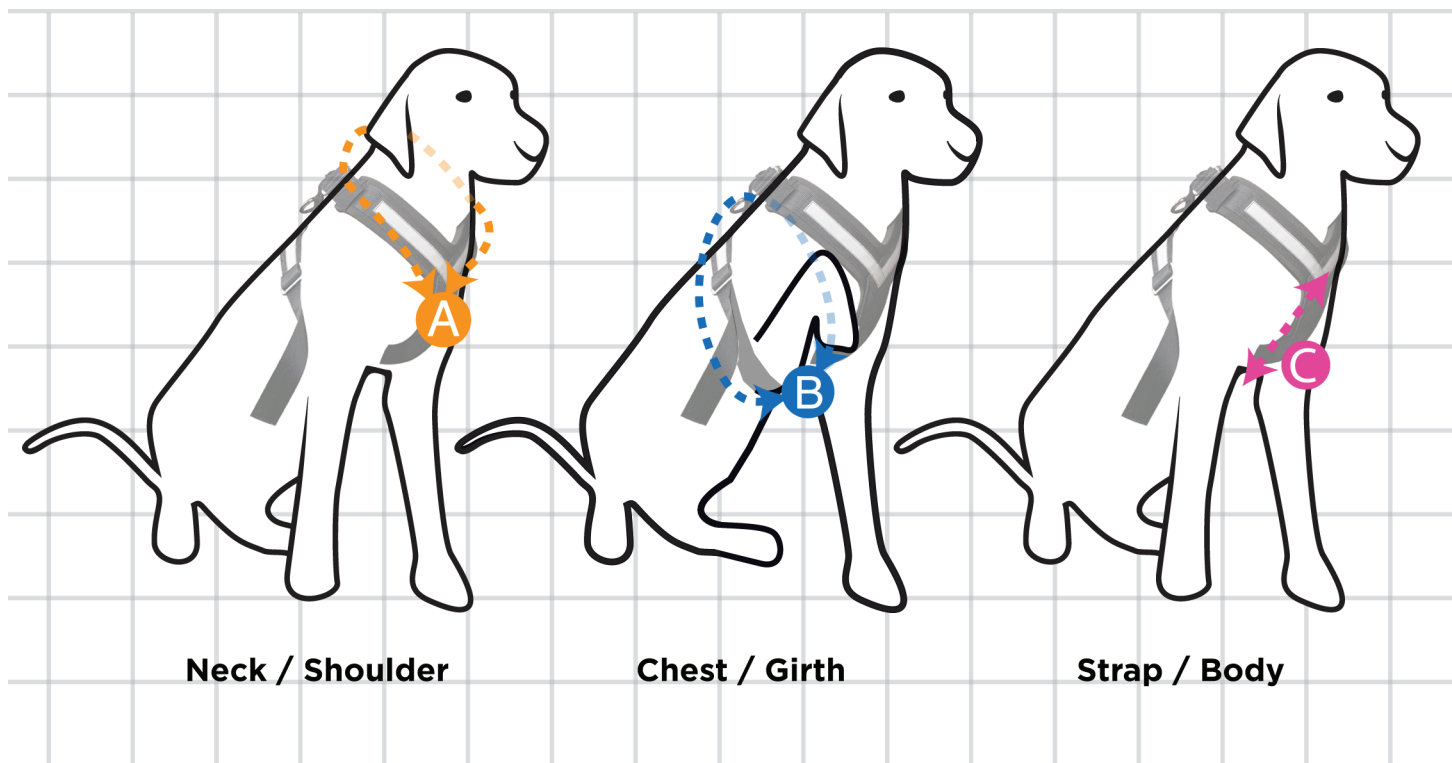

All Safe Harness

Size Guide

Please note that all measurements are approximate. Final fit and comfort is individual to each dog.

Size	A	B	C	Dog Weight	Dog Breed
Small	16.0 - 24.0	11.0 - 32.0	6.4	Up to 33 lbs	Beagle Cocker Spaniel Corgi
Medium	24.0 - 29.6	20.0 - 40.0	6.8	34 - 66 lbs	Border Collie Australian Shepherd
Large	25.6 - 40.0	20.0 - 40.0	9.2	67 - 110 lbs	Doberman Pinscher German Shepherd Rottweiler Labrador
X-Large	30.4 - 40.0	20.0 - 42.8	12.0	110 lbs & above	Great Dane Newfoundland

SIZES & MEASUREMENTS - INCHES