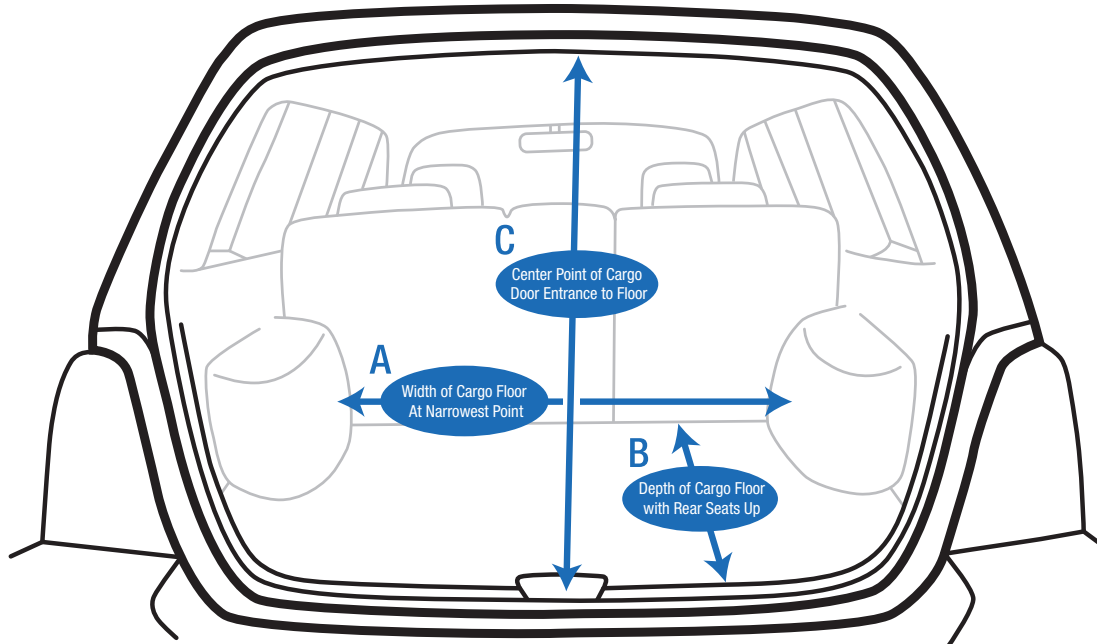

### MEASURING YOUR CAR FOR THE VARIOCAGE

Check to see if your car has a raised sill at the rear cargo entrance. If the sill is raised, you should put something flat under the cage so its doors can open correctly. We recommend rigid foam board insulation to avoid interference with your car's crumple zone. The floor of the cargo area should be flat.

- A** Measure the narrowest area across the floor of the cargo area.  
*(Note: The narrowest area is often between the wheel wells or at the bottom of the cargo door entrance.)*
- B** Measure the usable length of the cargo floor from the back seat to the cargo door  
*(Note: The front & back of the cage are angled to maximize room for the dog(s) at the floor level.)*
- C** Measure the height from the cargo floor to the top center of the cargo door entrance  
*(Note: Measure from the top center of the door frame straight down to the floor, not at an angle.)*

VarioCage is adjustable in length. The slope of the front, back and sides are angled so it can easily fit in a typical cargo area while also providing maximum room for your dog. If you have a cargo door with a steep angle, it may not close properly with the crate fully extended. Consider the final adjusted length of the cage to be sure it will offer enough space for your dog. For shorter cargo areas, a VarioCage Double with the center divider removed will offer more room for 1 or 2 dogs.