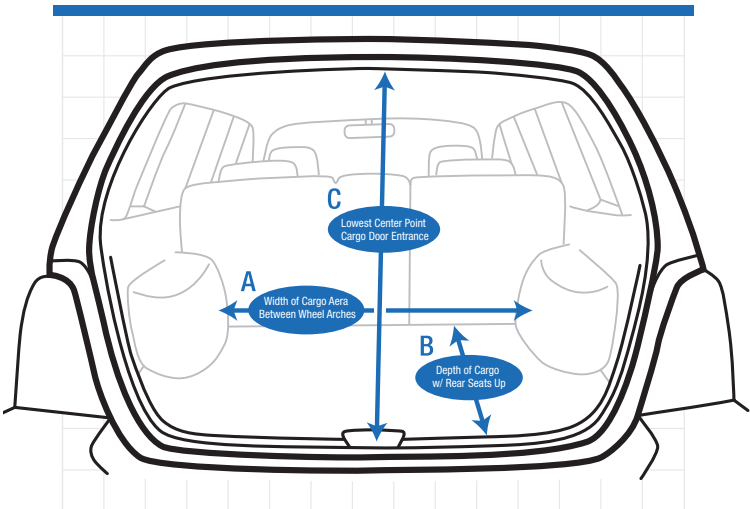

CAR SIZING CHART

NORTH AMERICA

MEASURING YOUR CAR FOR THE VARIOCAGE

Check to see if your car has a raised sill at the rear cargo entrance. If the sill is raised, you should put something flat under the cage so its doors can open correctly. We recommend rigid foam board insulation to minimize interference with your car's crumple zone. The floor of the cargo area should be flat.

- A**—Measure the narrowest usable area across the floor of the cargo area where you would position the crate (Note: The narrowest usable area is often between the rear wheel wells or at the bottom of the cargo door entrance.)
- B**—Measure the usable length of the cargo floor from the back seat to the door sill (Note: The front & back of the cage are angled. Total cage length is approximately 12" narrower at the top.)
- C**—Measure the height from the cargo floor to the lowest point at the top of the cargo door entrance (Note: Be sure to measure from the top center of the door frame straight down to the floor not at an angle.)

Variocage is adjustable in length. The slope of the front, back and sides are angled so it can easily fit in a typical cargo area. If you have a door with a steep angle, it may not close properly with the crate fully extended. Consider the final adjusted length of the cage to be sure it will offer enough space for your dog.