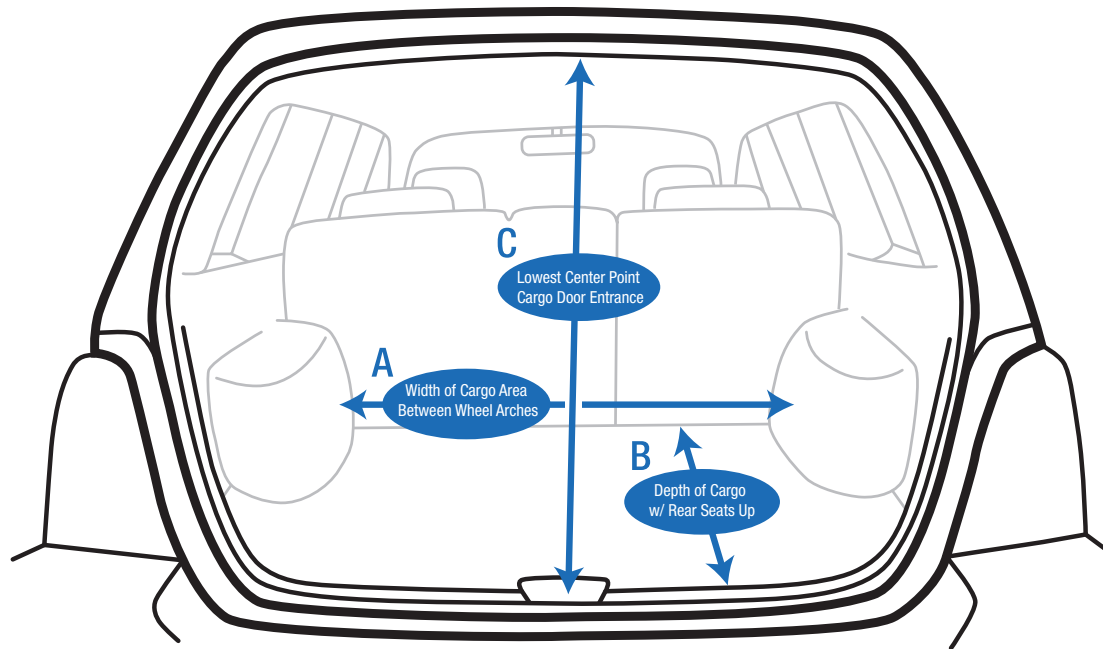

MEASURING YOUR CAR FOR THE VARIOCAGE

Check to see if your car has a raised sill at the rear cargo entrance. If the sill is raised, you should put something flat under the cage so its doors can open correctly. We recommend rigid foam board insulation to minimize interference with your car's crumple zone. The floor of the cargo area should be flat.

- A** Measure the narrowest usable area across the floor of the cargo area where you would position the crate (Note: The narrowest usable area is often between the rear wheel wells or at the bottom of the cargo door entrance.)
- B** Measure the usable length of the cargo floor from the back seat to the door sill (Note: The front & back of the cage are angled. Total cage length is approximately 12" narrower at the top.)
- C** Measure the height from the cargo floor to the lowest point at the top of the cargo door entrance (Note: Be sure to measure from the top center of the door frame straight down to the floor not at an angle.)

VarioCage is adjustable in length. The slope of the front, back and sides are angled so it can easily fit in a typical cargo area. If you have a door with a steep angle, it may not close properly with the crate fully extended. Consider the final adjusted length of the cage to be sure it will offer enough space for your dog.