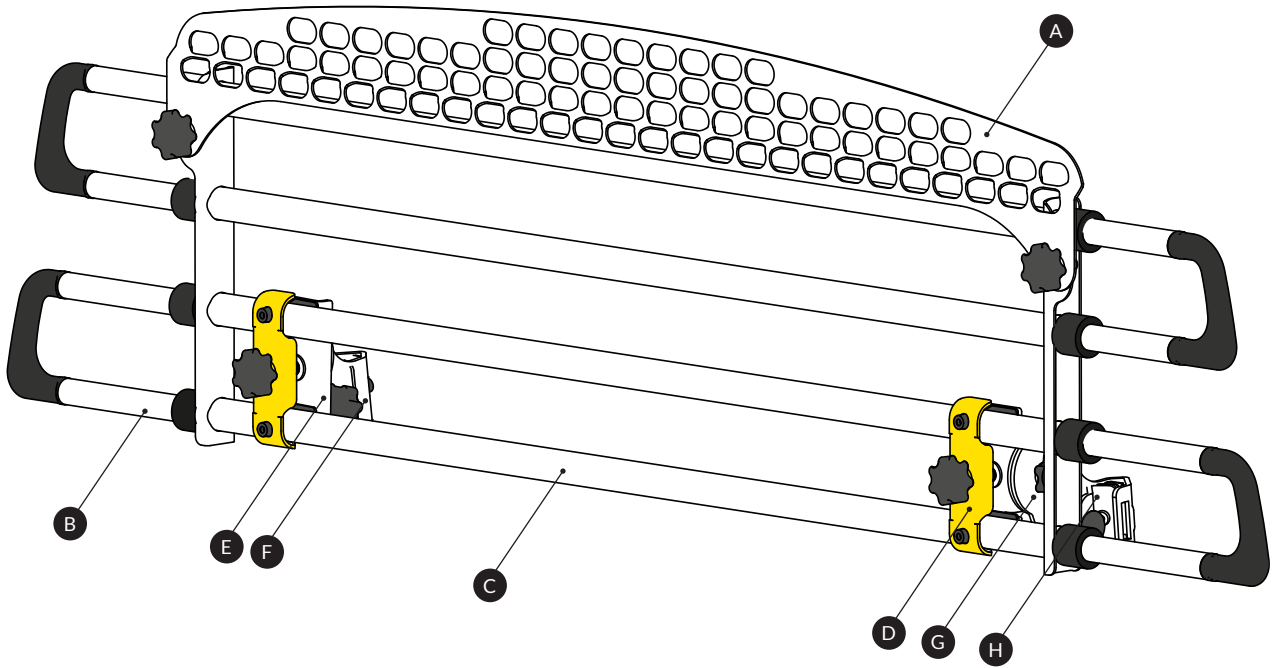

mimSAFE

www.mimsafe.se

ASSEMBLY INSTRUCTIONS

VARIOBARRIER

headrest small

A	F310E	1X
	Part no	No of items

B	F521	4X
	Part no	No of items

C	FS444	1X
	Part no	No of items

D	F310A	2X
	Part no	No of items

E	F310B	2X
	Part no	No of items

F	F310CL	1X
	Part no	No of items

G	F310CR	1X
	Part no	No of items

H	F310D	2X
	Part no	No of items

<p>M-R3015M8S 2X</p> 	<p>M-460641BF 2X</p>  <p>rubber</p>	<p>M-460641D 12X</p>  <p>rubber</p>	<p>M-460641AY 8X</p>  <p>rubber end caps</p>	<p>M-460641AL 8X</p>  <p>plastic end caps</p>
<p>M-R3015M835S 2X</p> 	<p>M-SR4025M820S 2X</p> 	<p>M-R3015M610S 2X</p> 	<p>M-VBM8x30S 2X</p> 	<p>M-VBM8x25S 2X</p> 

STEP
1

M-460641AY
8X

rubber end caps

STEP
2

M-460641AL
8X

plastic end caps

STEP
3

M-R3015M610S
2X

STEP
4

STEP
5

M-460641D
12X

rubber

2X

2X

STEP
6

STEP
7