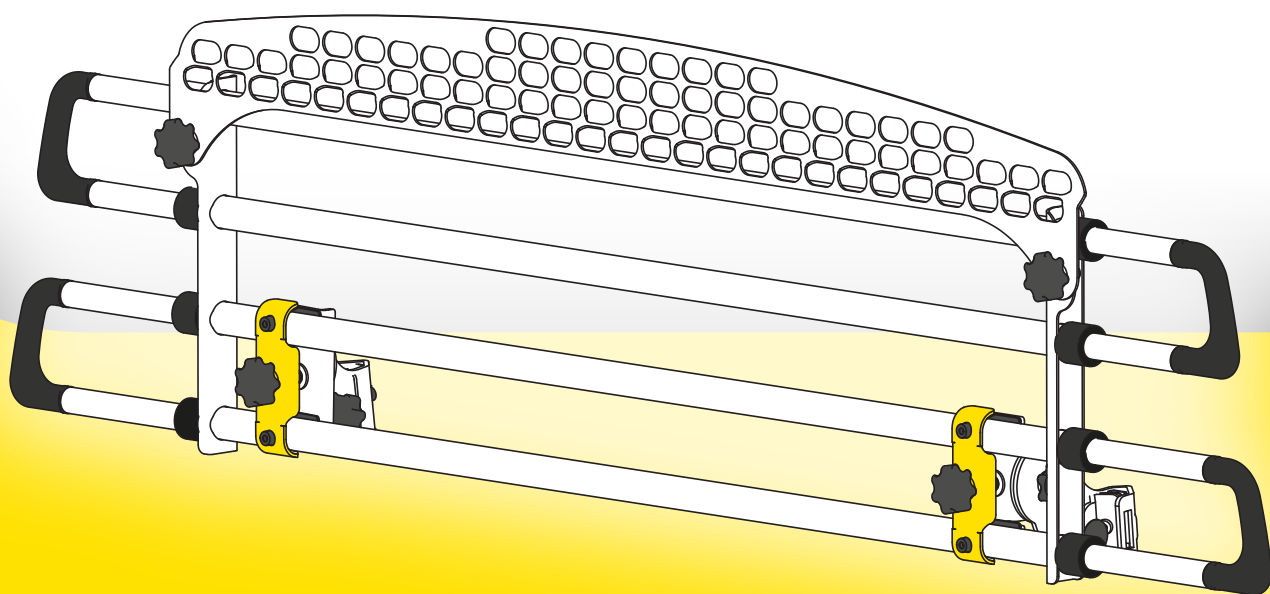

mimSAFE

www.mimsafe.se

ASSEMBLY INSTRUCTIONS

VARIOBARRIER

headrest small

A	F310E	1X
	Part no	No of items

B	F521	4X
	Part no	No of items

C	FS444	1X
	Part no	No of items

D	F310A	2X
	Part no	No of items

E	F310B	2X
	Part no	No of items

F	F310CL	1X
	Part no	No of items

G	F310CR	1X
	Part no	No of items

H	F310D	2X
	Part no	No of items

<p>M-R3015M8S 2X</p> 	<p>M-460641BF 2X</p>  <p>rubber</p>	<p>M-460641D 12X</p>  <p>rubber</p>	<p>M-460641AY 8X</p>  <p>rubber end caps</p>	<p>M-460641AL 8X</p>  <p>plastic end caps</p>
<p>M-R3015M835S 2X</p> 	<p>M-SR4025M820S 2X</p> 	<p>M-R3015M610S 2X</p> 	<p>M-VBM8x30S 2X</p> 	<p>M-VBM8x25S 2X</p> 

STEP
1

M-460641AY
8X

rubber end caps

STEP
2

M-460641AL
8X

plastic end caps

STEP
3

M-R3015M610S
2X

STEP
4

STEP
5

M-460641D
12X

rubber

2X

2X

STEP
6

STEP
7